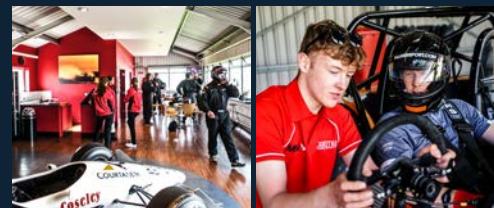

PalmerSport is the world's greatest driving event – a motorsport experience like no other. In one perfect day, guests drive an unrivalled collection of track prepared road and racing cars, and are encouraged to push themselves – and our machinery – harder than they ever imagined possible. PalmerSport offers an exhilarating and unforgettable day, whether you attend as an individual with family or friends, or as part of a corporate group.

- Eight activity programme with live timing, scoring and awards
- Centrally located at the purpose built Bedford Autodrome
- Four separate circuits totalling 5.5 miles, with huge run-off areas for maximum safety
- Superb instructors who encourage you to drive as hard and as fast as possible
- Smart trackside hospitality suites with excellent catering
- Onboard footage of you driving the F3000 single seater
- Available for 1 to 60 guests, six days a week (not Sundays) from March to December

Every guest drives every car in one unforgettable day:

BMW M4 GTP - NEW FOR 2022

PALMER JP-LM

CATERHAM 7 PALMERSPORT EDITION

FORMULA 3000

RENAULT CLIO CUP RACER

LAND ROVER DEFENDER

CATERHAM PURSUIT

Live timing on all activities

Stylish trackside suites

Superb instruction