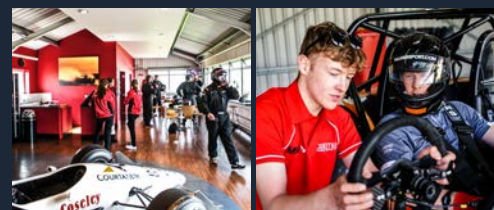

PalmerSport is a totally unique motorsport experience without limits, open to private individuals and corporate groups. With our Evening programme at Bedford Autodrome, guests can enjoy superb hospitality and driving time in some of our most thrilling cars, but without the need to take a day out of the office. They will be encouraged to push themselves – and our machinery – harder than they may have imagined possible, and all in outstanding safety.

- Four activity programme with live timing, scoring and awards
- Centrally located at the purpose built Bedford Autodrome, with huge run-off areas for maximum safety
- Superb instructors who encourage you to drive as hard and as fast as possible
- Onboard footage of you driving the F3000 single seater
- BBQ and prizegiving at the end of the event
- Available for 1 to 30 guests, from late April to early September

FORMULA 3000

PALMER JP-LM

RENAULT CLIO CUP RACER

SODI GT5 KART

EVENT ITINERARY

- 15:45 Hospitality suite opens**
- 16:15 Event briefing**
The lowdown on the evening's activities and how best to do them
- 16:45 Driving commences – Go, Go, Go!**
Drivers meet their instructors and take to the track in the first of four vehicles
- 20:00 BBQ and prizegiving**
Refuel whilst trophies are presented to the best drivers
- 20:30 Guests depart**

Live timing on all activities

Stylish trackside suites

Superb instruction