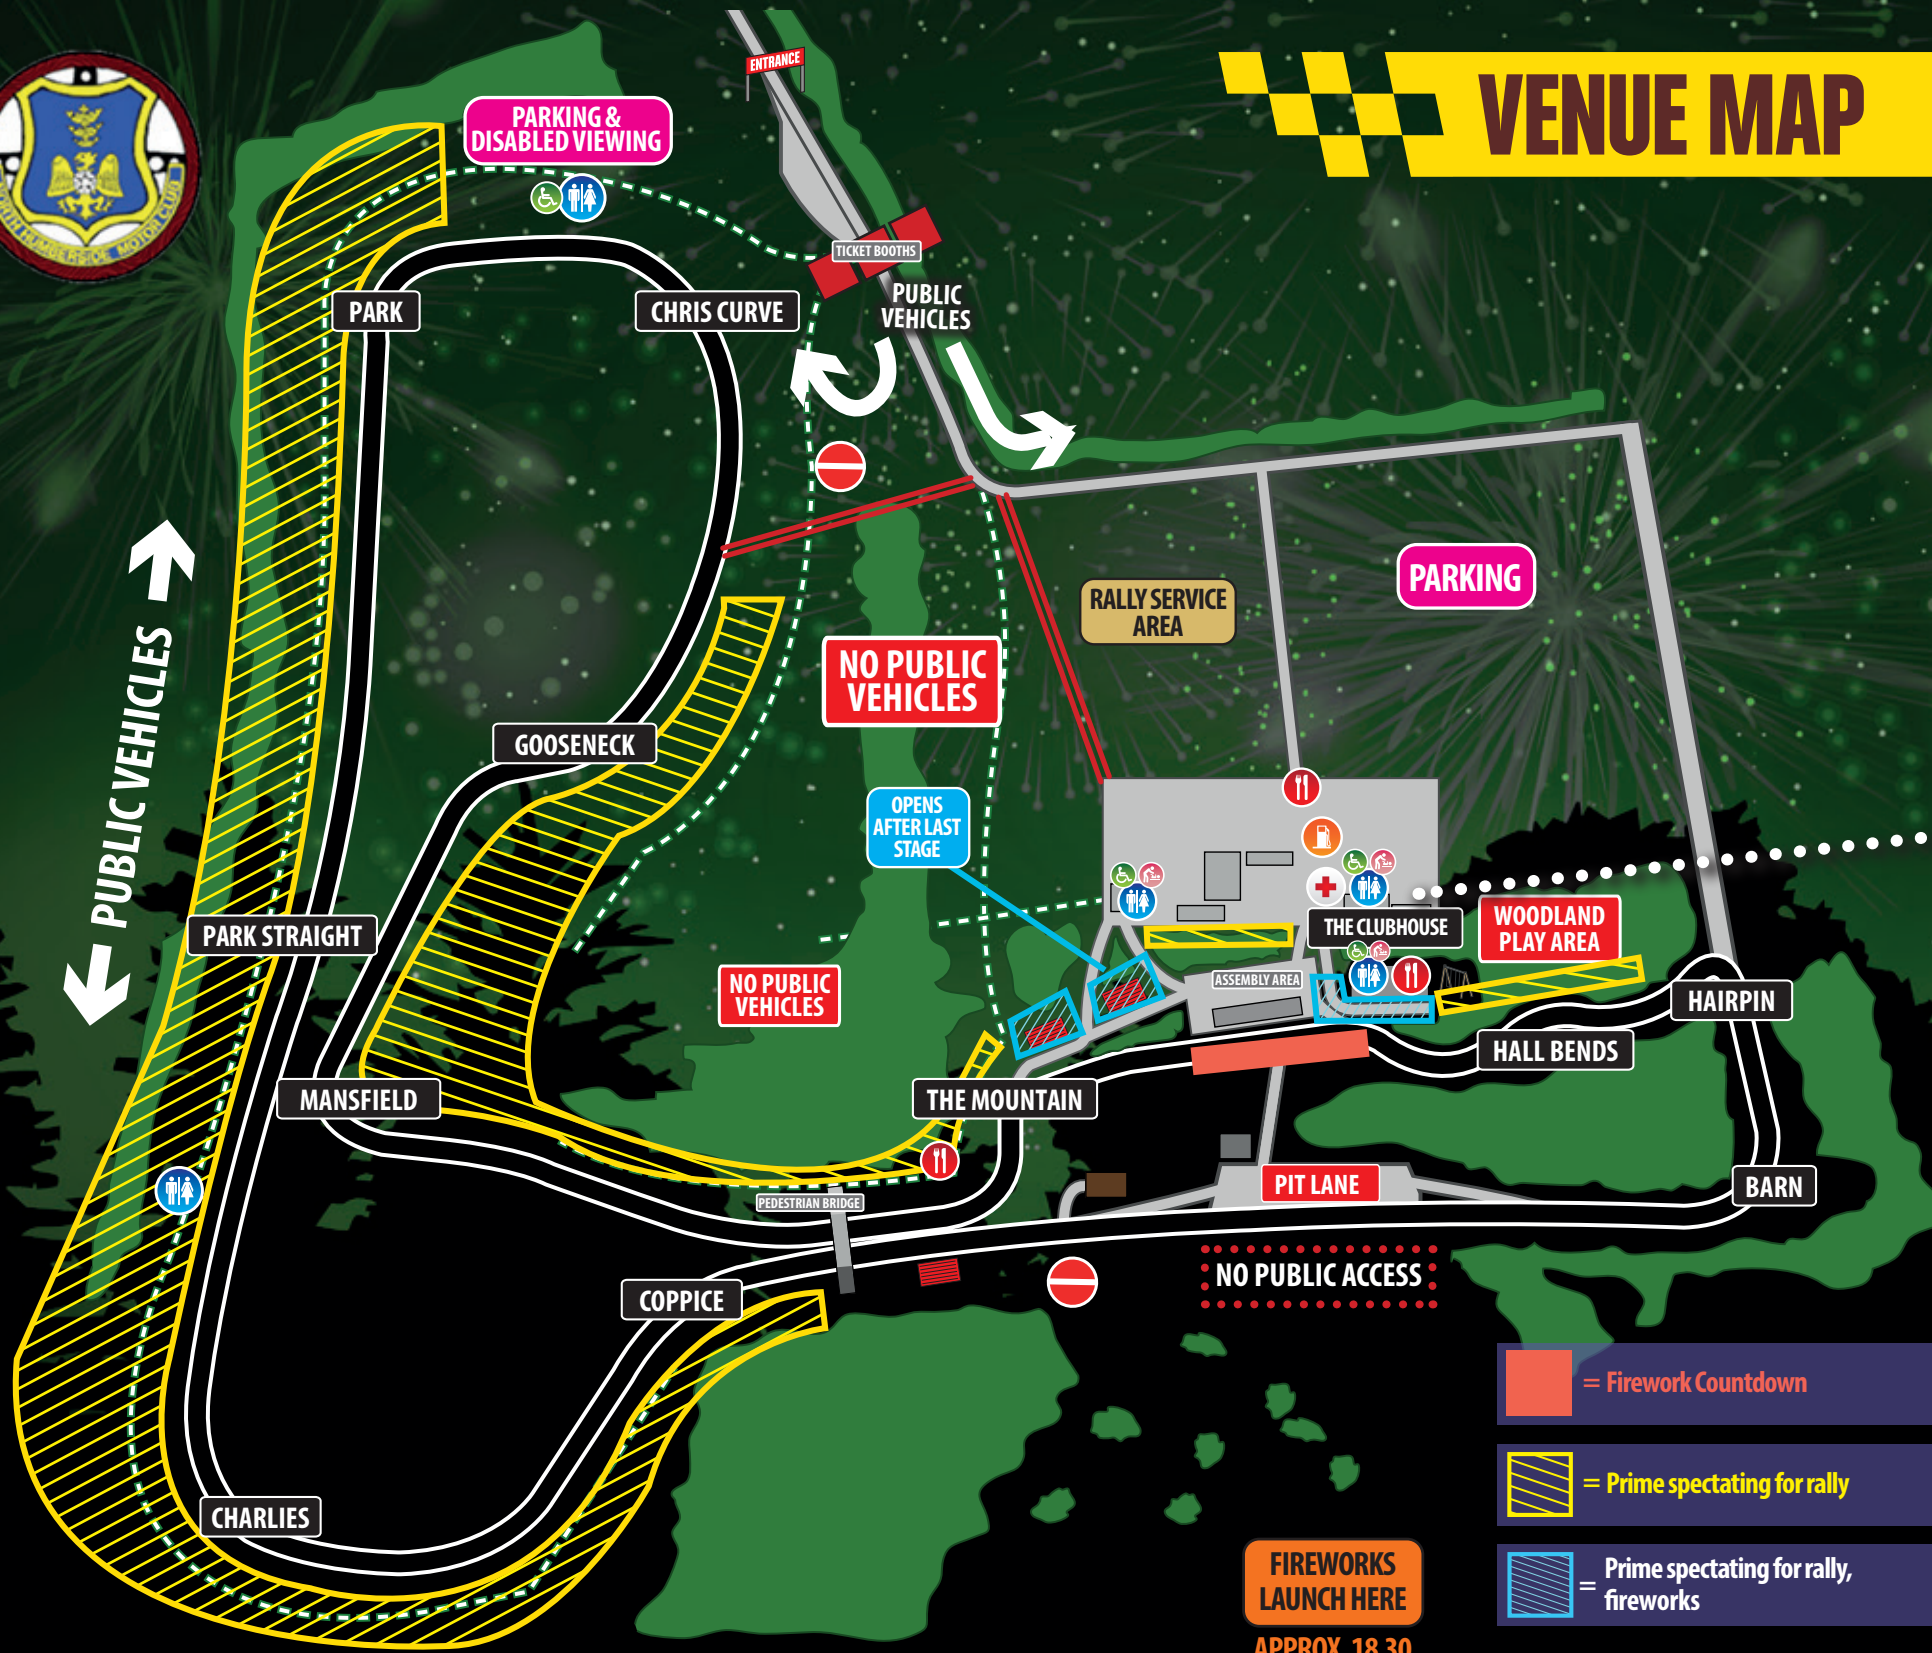

VENUE MAP

CADWELL PARK SUNDAY 19 NOVEMBER

MAP KEY

- Toilets
- Disabled Toilets
- Baby Changing
- Refreshments
- First Aid
- Fuel
- Footpaths

THE CLUBHOUSE

Why rush off? The Clubhouse will be serving hot and cold snacks and drinks 'til 8pm'

= Firework Countdown

= Prime spectating for rally

= Prime spectating for rally, fireworks

FIREWORKS LAUNCH HERE
APPROX. 18.30