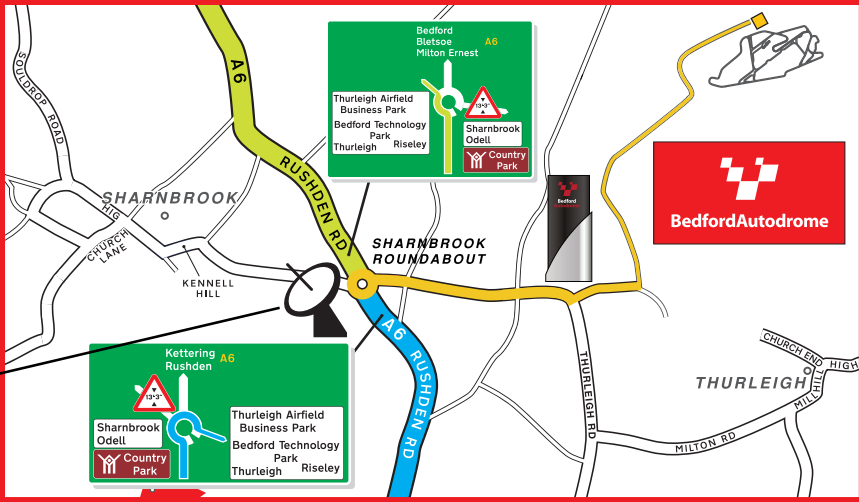

**BedfordAutodrome LOCAL AREA MAP**

**SAT NAV POINT  
SEE DIRECTIONS**

**SEE LOCAL  
AREA MAP**

**KEY**

	From M1 junction 13 (approx 45 minutes/20 miles)
	From M1 junction 14 (approx 40 minutes/20 miles)
	From A1 Northbound (approx 20 minutes/18 miles)
	From A1 Southbound (approx 20 minutes/17 miles)
	From A14 junction 10 (approx 20 minutes/17 miles)