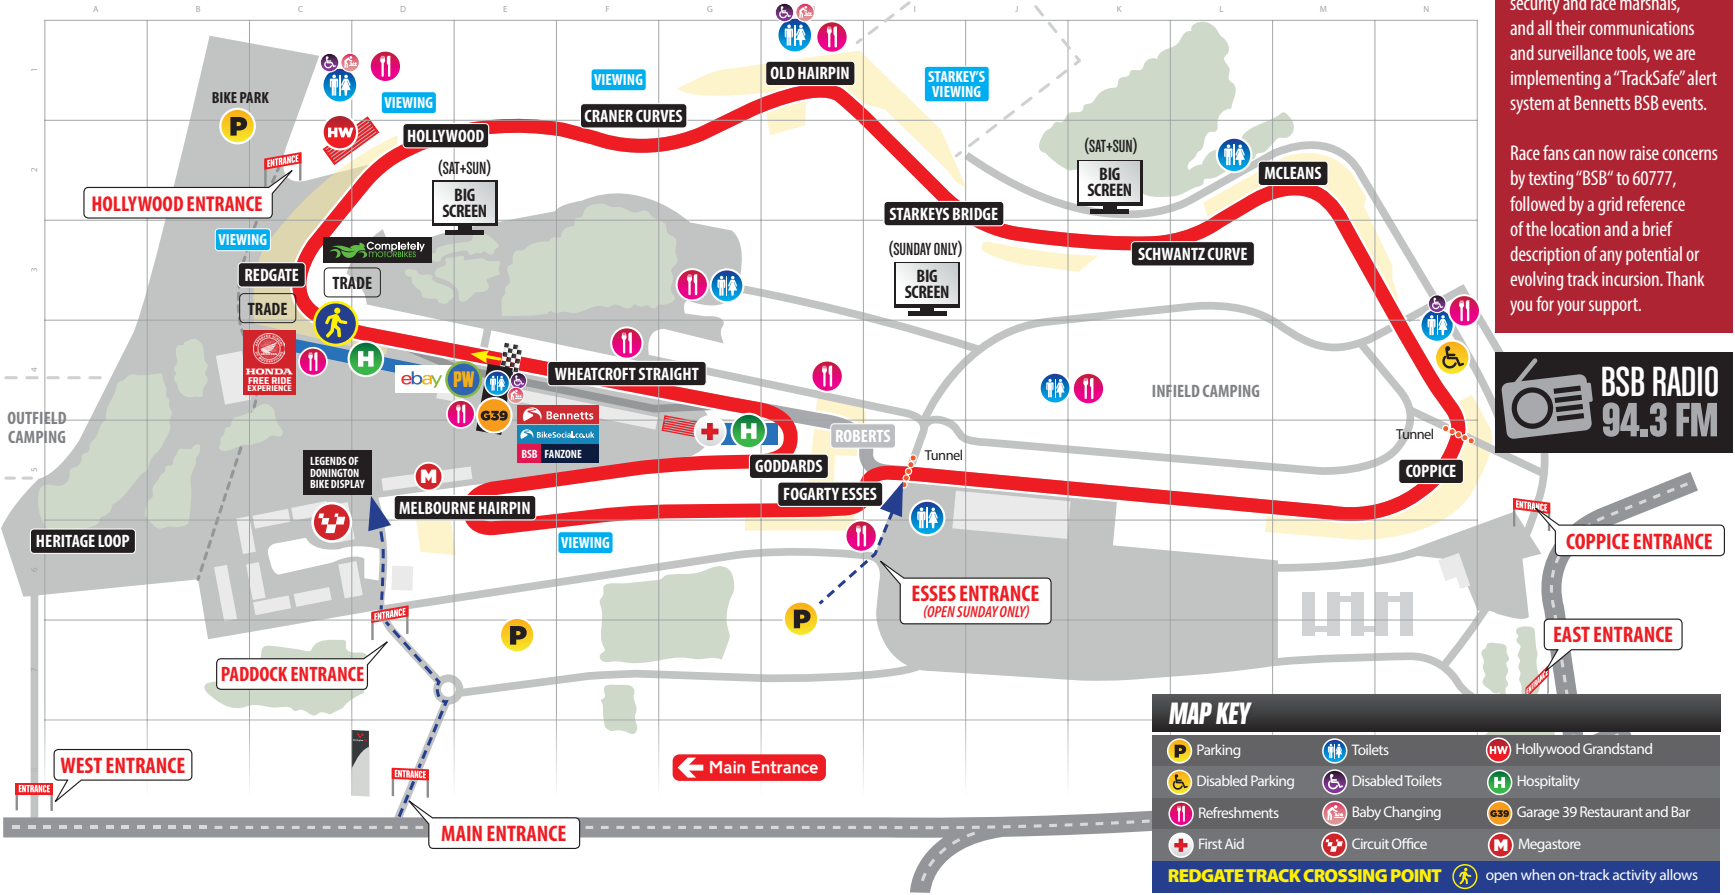

DONINGTON PARK CIRCUIT

DONINGTON PARK, CASTLE DONINGTON, DERBY DE74 2BN
 WWW.DONINGTON-PARK.CO.UK

GP CIRCUIT LENGTH: 2.487 MILES

ebay PIT WALK SESSION
 SUN 1 OCT - 10.55

Queueing begins next to Garage 39 at 10.40

In recent weeks various sporting events have been targeted by protest groups. There are potentially lethal consequences from entering a live motor racing circuit, so we urge everyone on site to be vigilant this weekend.

In addition to event stewards, security and race marshals, and all their communications and surveillance tools, we are implementing a "TrackSafe" alert system at Bennetts BSB events.

Race fans can now raise concerns by texting "BSB" to 60777, followed by a grid reference of the location and a brief description of any potential or evolving track incursion. Thank you for your support.

MAP KEY		
Parking	Toilets	Hollywood Grandstand
Disabled Parking	Disabled Toilets	Hospitality
Refreshments	Baby Changing	Garage 39 Restaurant and Bar
First Aid	Circuit Office	Megastore
REDGATE TRACK CROSSING POINT open when on-track activity allows		