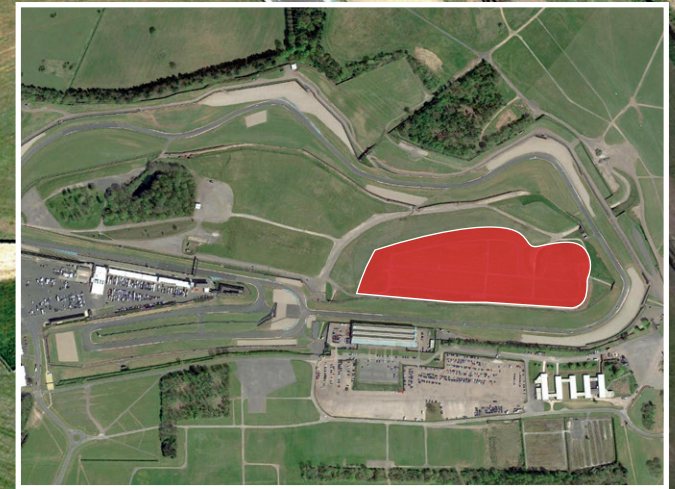

DONINGTON PARK CAMPING

INFIELD CAMPING AREA

MAP KEY

All dimensions are listed as width x depth

- ZONE A (ELECTRICAL HOOK-UP, 7 X 8 METRES)
- ZONE B (7 X 8 METRES)
- ZONE C (6 X 7 METRES)
- CAMPSITE SERVICES
- CAMPSITE VILLAGE
- ACCESSIBLE TOILETS/SHOWERS
- TOILETS/SHOWERS
- WATER POINT

This map is for illustrative purposes only. All pitch sizes and locations are approximate and subject to change.

DONINGTON PARK CAMPING

OUTFIELD CAMPING AREA

MAP KEY

All dimensions are listed as width x depth

- YELLOW ZONE E (6 X 6 METRES)
- GREEN ZONE F - OVERSIZE PITCHES (7 X 7 METRES)
- RED ZONE D - RV/MOTORHOMES (7 X 12 METRES)
- ZONE G OVERSPILL CAMPING
- CAMPING FOR SERVICE PERSONNEL
- CAMPSITE BOUNDARIES
- CAMPSITE SERVICES