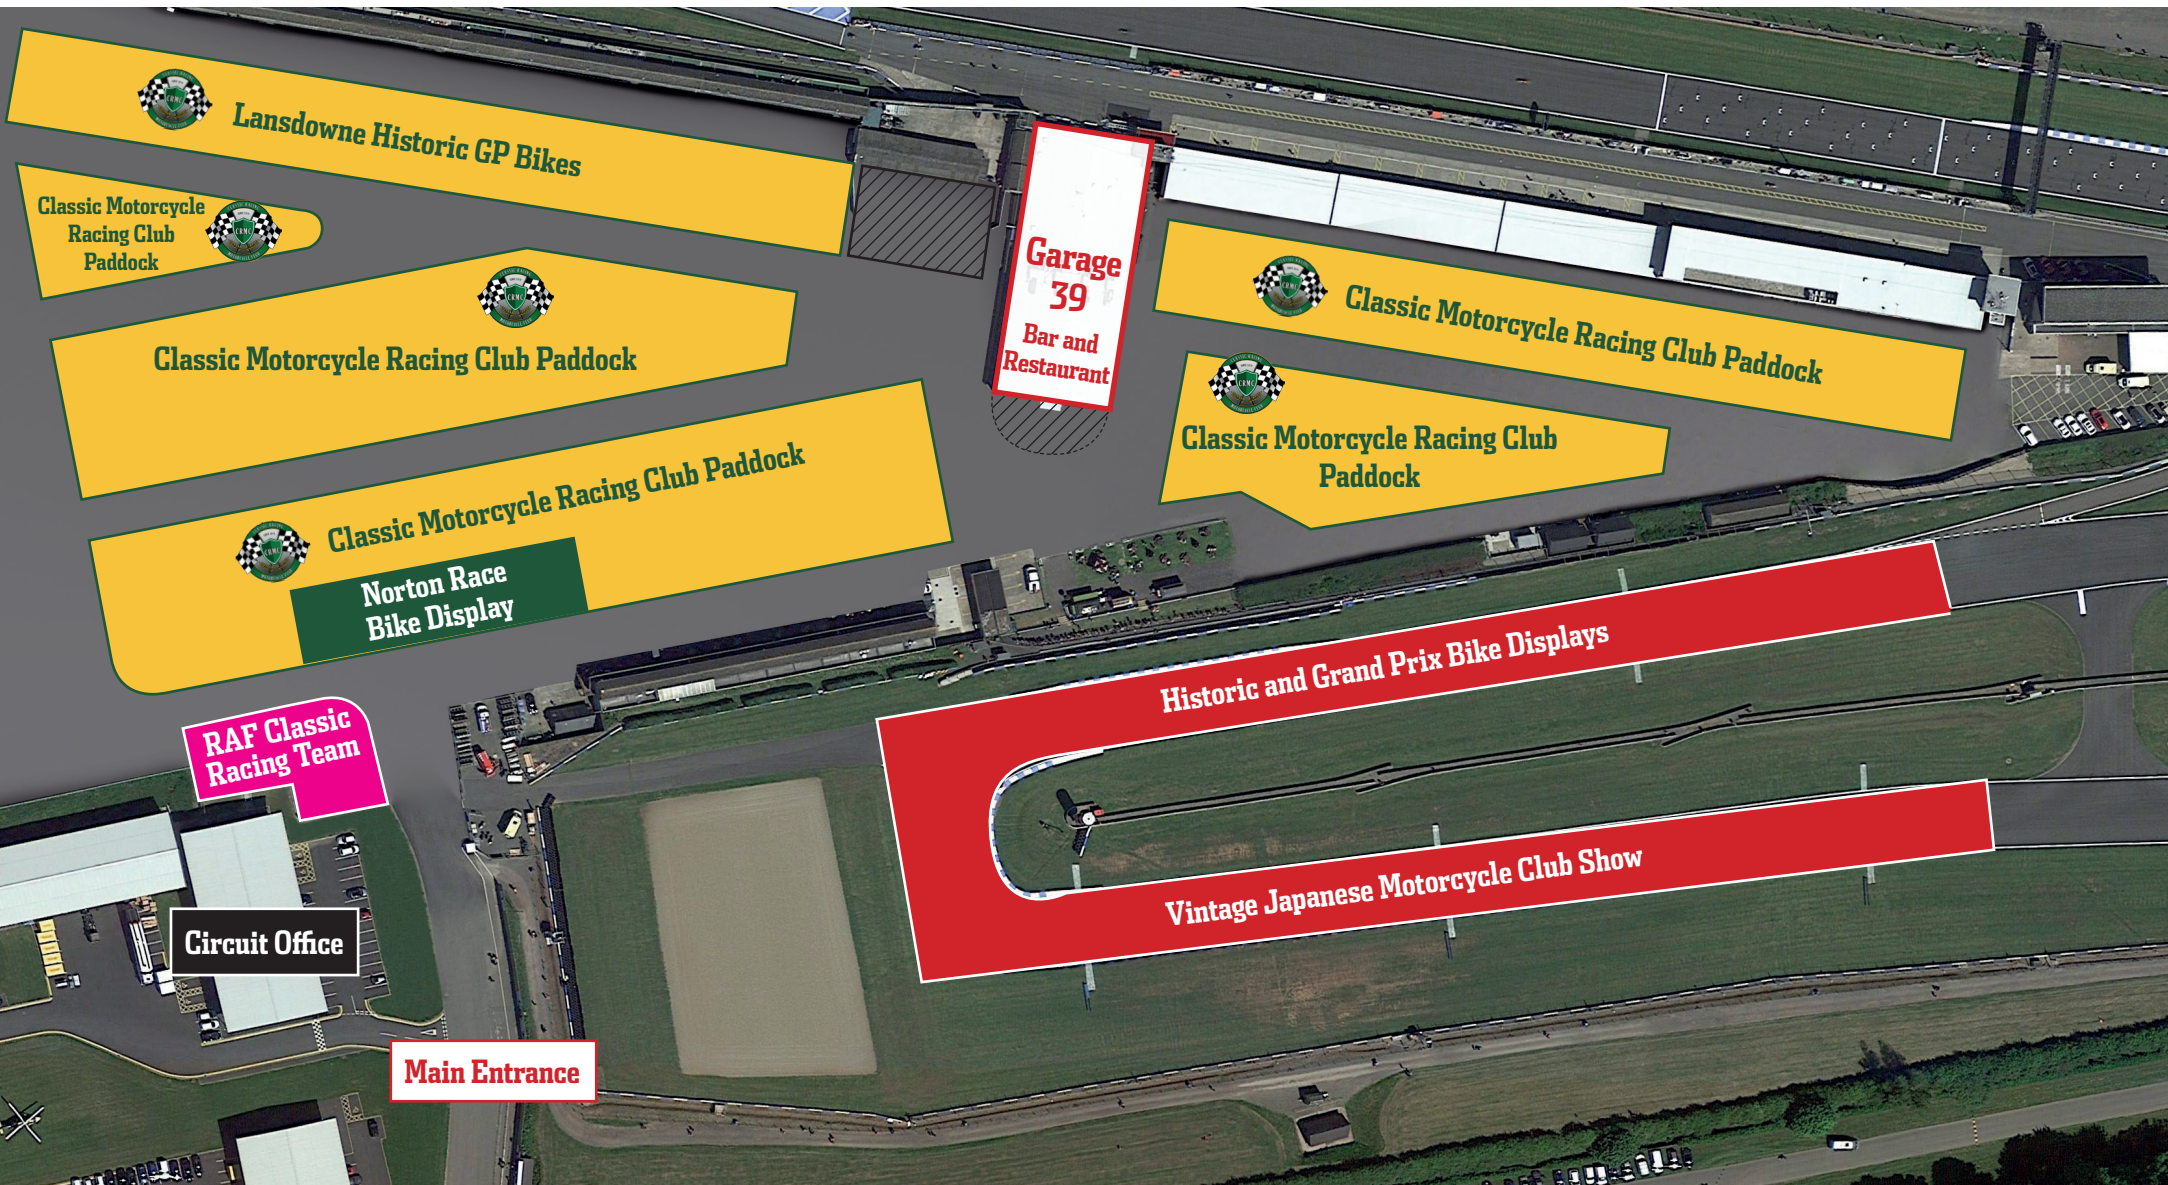

DONINGTON PARK CLASSIC MOTORCYCLE FESTIVAL

DoningtonPark

27/28 JULY 2024

Lansdowne Historic GP Bikes

Classic Motorcycle
Racing Club
Paddock

Classic Motorcycle Racing Club Paddock

Classic Motorcycle Racing Club Paddock

Norton Race
Bike Display

RAF Classic
Racing Team

Circuit Office

Main Entrance

Garage
39
Bar and
Restaurant

Classic Motorcycle Racing Club Paddock

Classic Motorcycle Racing Club
Paddock

Historic and Grand Prix Bike Displays

Vintage Japanese Motorcycle Club Show