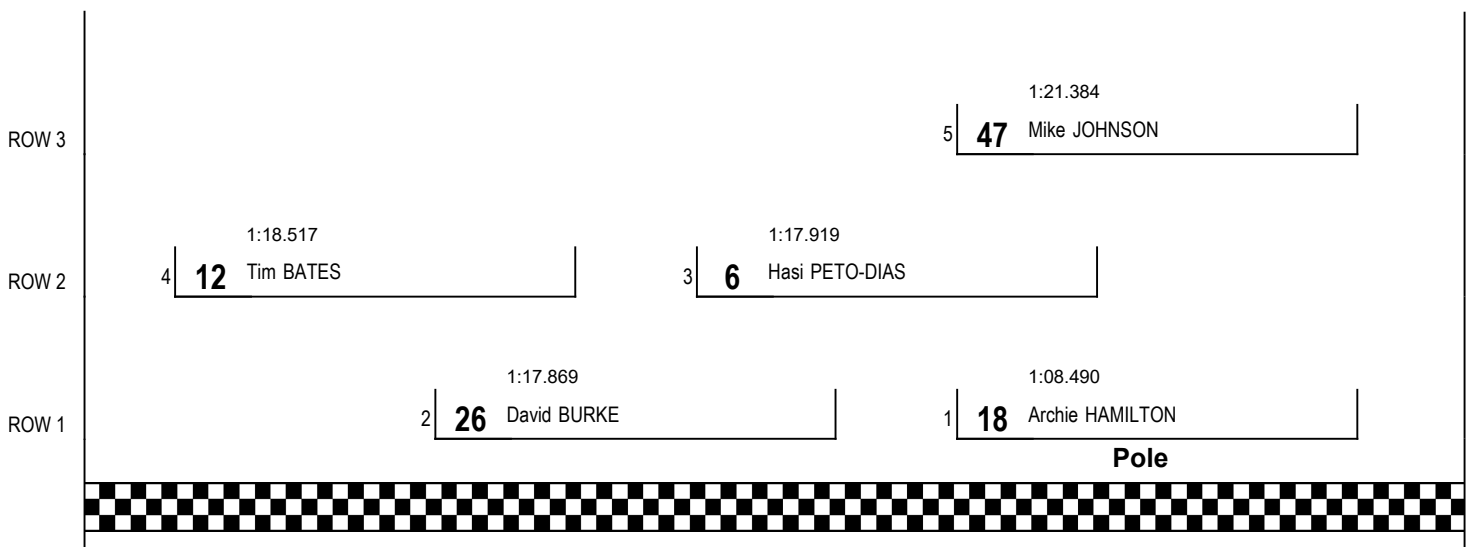

Eden Porsche Club Motorsport Open Cup & 911 Challenge
RACE 11 - GRID (25 minutes)

Anglesey Coastal: 1.5500 miles

These results are provisional until the conclusion of any judicial and technical matters.